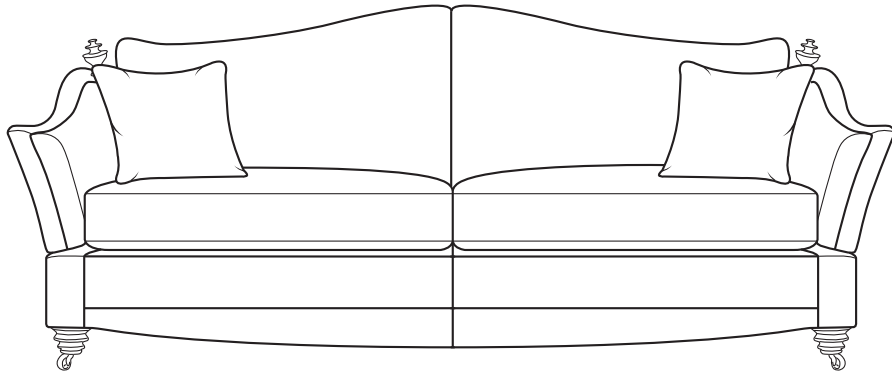

BELLAGIO

3 SEATER FORMAL CUSHION

18cm / 7" 178cm / 70" 18cm / 7"

Overall Height	Overall Width	Overall Depth	Arm Height	Back Height of Frame	Seat Height	Arm Width	Inside Width Arm to Arm	Seat Depth to Cushions	Seat Depth no Cushions
94cm / 37"	214cm / 84"	112cm / 44"	69cm / 27"	92cm / 36"	53cm / 21"	18cm / 7"	178cm / 70"	56cm / 22"	76cm / 30"

Seating sizes vary to a great extent and particularly wherever there are soft cushions involved, this is magnified with front of seat to back cushion depths, whilst formal back cushions will vary with age and plumping. It is essential to note that scatter back cushion depths will adjust from which point you measure, overtime and with plumping, the accurate measurement does not exist as it will resize each and every time you enjoy its comfort.