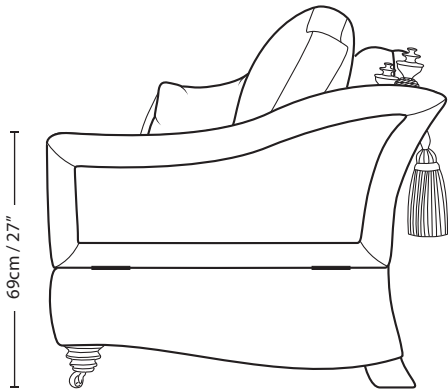

BELLAGIO

3 SEATER FORMAL CUSHION

18cm / 7" 178cm / 70" 18cm / 7"

Overall Height	Overall Width	Overall Depth	Arm Height	Back Height of Frame	Seat Height	Arm Width	Inside Width Arm to Arm	Seat Depth to Cushions	Seat Depth no Cushions
94cm / 37"	214cm / 84"	112cm / 44"	69cm / 27"	92cm / 36"	53cm / 21"	18cm / 7"	178cm / 70"	56cm / 22"	76cm / 30"

Seating sizes vary to a great extent and particularly wherever there are soft cushions involved, this is magnified with front of seat to back cushion depths, whilst formal back cushions will vary with age and plumping. It is essential to note that scatter back cushion depths will adjust from which point you measure, overtime and with plumping, the accurate measurement does not exist as it will resize each and every time you enjoy its comfort.