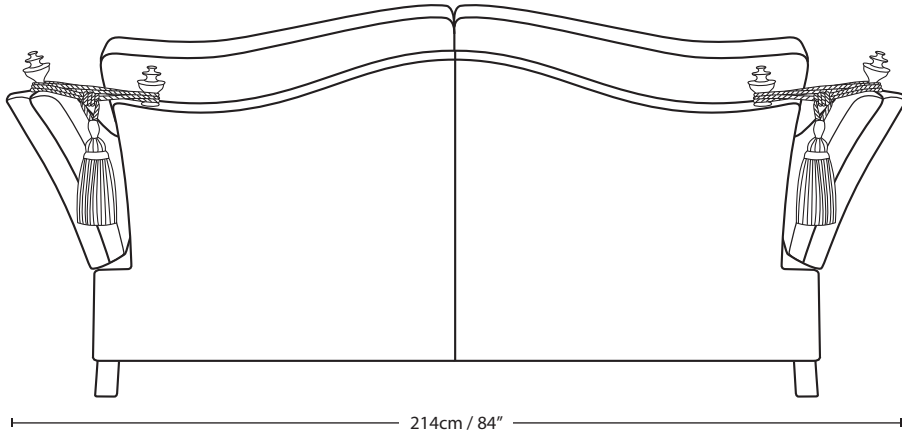

BELLAGIO

3 SEATER FORMAL CUSHION

18cm / 7" 178cm / 70" 18cm / 7"

Overall Height	Overall Width	Overall Depth	Arm Height	Back Height of Frame	Seat Height	Arm Width	Inside Width Arm to Arm	Seat Depth to Cushions	Seat Depth no Cushions
94cm / 37"	214cm / 84"	112cm / 44"	69cm / 27"	92cm / 36"	53cm / 21"	18cm / 7"	178cm / 70"	56cm / 22"	76cm / 30"

Seating sizes vary to a great extent and particularly wherever there are soft cushions involved, this is magnified with front of seat to back cushion depths, whilst formal back cushions will vary with age and plumping. It is essential to note that scatter back cushion depths will adjust from which point you measure, overtime and with plumping, the accurate measurement does not exist as it will resize each and every time you enjoy its comfort.