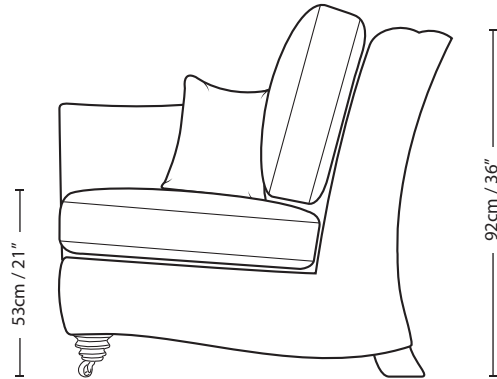

BELLAGIO

3 SEATER FORMAL CUSHION

18cm / 7" 178cm / 70" 18cm / 7"

Overall Height	Overall Width	Overall Depth	Arm Height	Back Height of Frame	Seat Height	Arm Width	Inside Width Arm to Arm	Seat Depth to Cushions	Seat Depth no Cushions
94cm / 37"	214cm / 84"	112cm / 44"	69cm / 27"	92cm / 36"	53cm / 21"	18cm / 7"	178cm / 70"	56cm / 22"	76cm / 30"

Seating sizes vary to a great extent and particularly wherever there are soft cushions involved, this is magnified with front of seat to back cushion depths, whilst formal back cushions will vary with age and plumping. It is essential to note that scatter back cushion depths will adjust from which point you measure, overtime and with plumping, the accurate measurement does not exist as it will resize each and every time you enjoy its comfort.